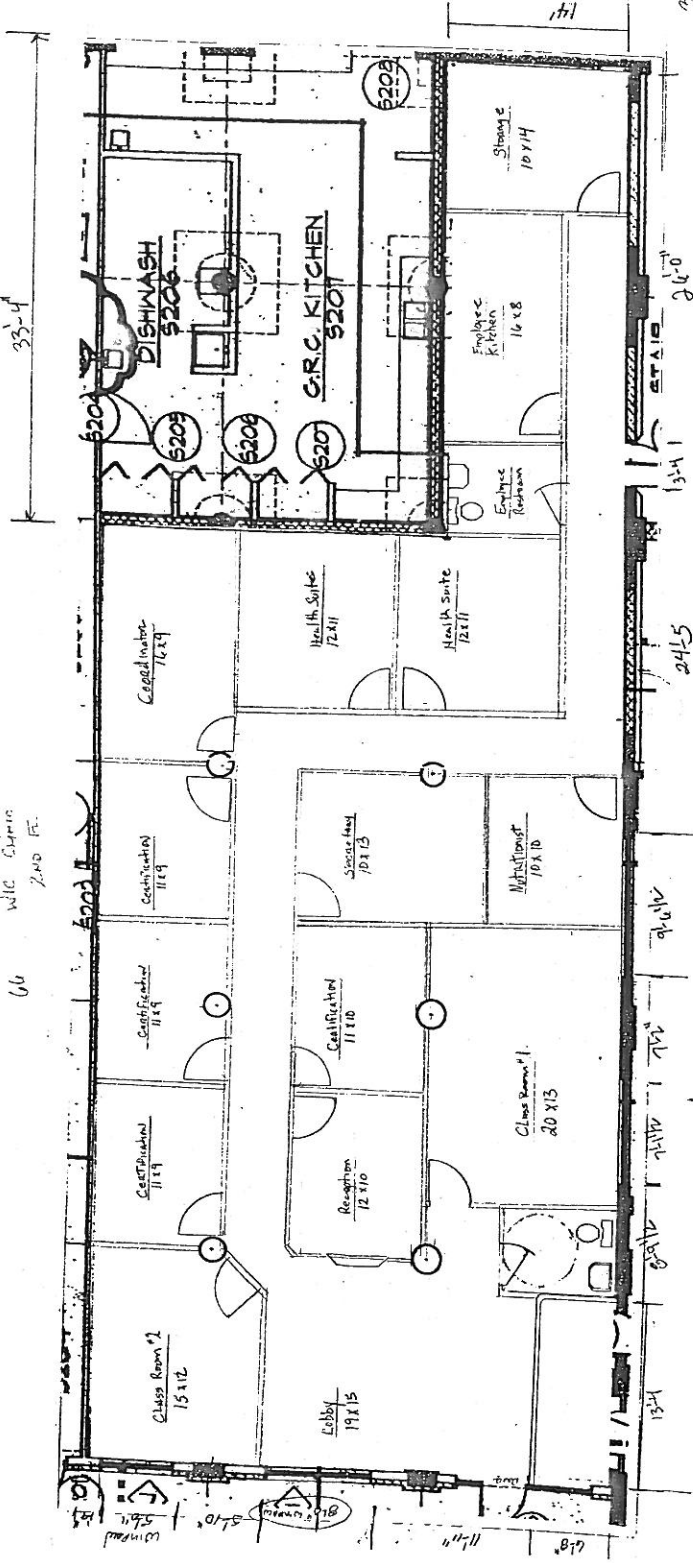

20-80-800-2000

66 WIC Cupboard 2400 FT.

33'-4"

3020 E
1/4" = 1'-0"

24'-0"

24'-5"

Scale 1/4" = 1'-0"

79'

9'-0"

11'-0"

11'-0"

8'-0"

13'-4"

39'

46'-8"

11'-4"

Window

8'-10"

8'-10"